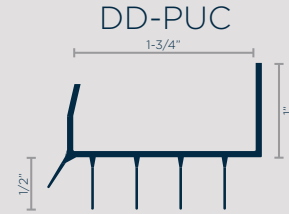

ADJUSTABLE

All Door Sweeps products available in White, Beige or Chocolate.
DD-PUC, DD-601, and DD-225 are also available in Black.