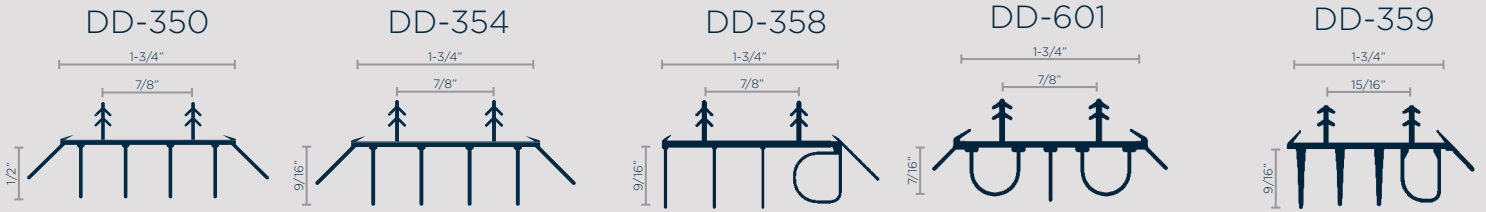

DOOR SWEEPS

KERF-IN