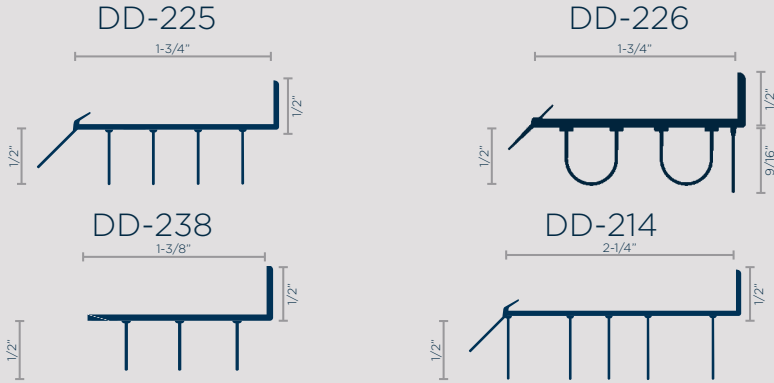

DOOR SWEEPS

KERF-IN

STAPLE-ON

ADJUSTABLE

All Door Sweeps products available in White, Beige or Chocolate.
DD-PUC, DD-601, and DD-225 are also available in Black.

WEATHERSTRIP

All Door Sweeps and Weatherstrip products available in White, Beige, Chocolate or Black.

SILL WEATHER SEALING

END SEALS

For additional protection between sill and jamb.

SURESEAL GASKET

An optional barrier of protection that seals the bottom of the sill from water and air infiltration.

CUSTOMER SERVICE MANUFACTURING

AFCO MILLWORK PRODUCTS
11000 GREEN VALLEY DRIVE
OLIVE BRANCH, MS. 38654

O - 800.238.0183

F - 888.246.0363

/company/AFCO-Industries-Inc

@AFCOInd

afcomillworkproducts.com