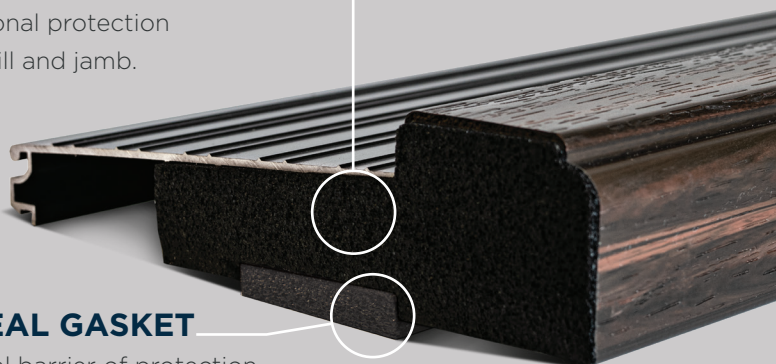

AFCO
Millwork Products

MILLWORK / ENGINEERED

**WEATHER SEALING
PRODUCTS**

PROUDLY
AMERICAN
★ MADE ★

DOOR SWEEPS

KERF-IN

STAPLE-ON

ADJUSTABLE

All Door Sweeps products available in White, Beige or Chocolate.
DD-PUC, DD-601, and DD-225 are also available in Black.

WEATHERSTRIP

All Door Sweeps and Weatherstrip products available in White, Beige, Chocolate or Black.

SILL WEATHER SEALING

END SEALS

For additional protection between sill and jamb.

SURESEAL GASKET

An optional barrier of protection that seals the bottom of the sill from water and air infiltration.

CUSTOMER SERVICE MANUFACTURING